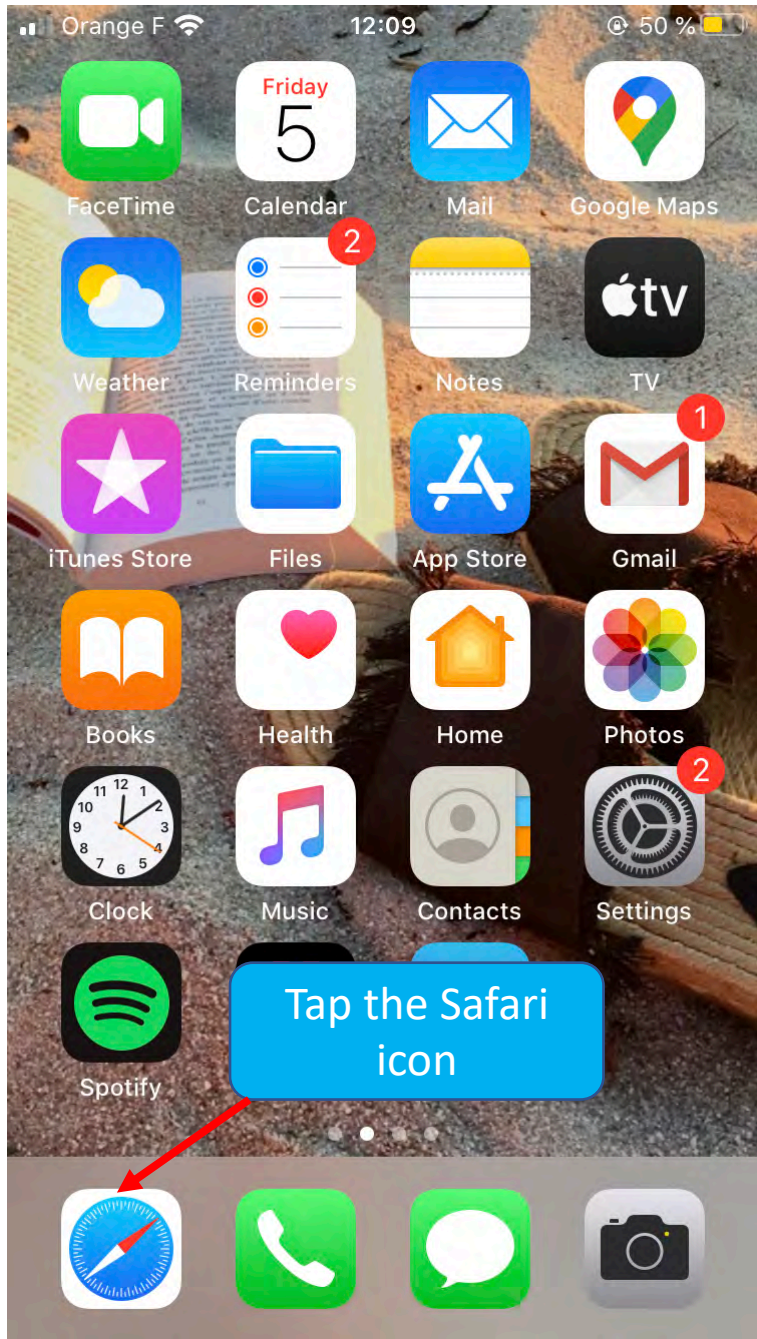

How to login to LiveLab using your iphone

This page should appear

Username

Password

Login

[Forgot password?](#)

Welcome to Live Lab

Live Lab is the platform for creating, assigning and evaluating assessments