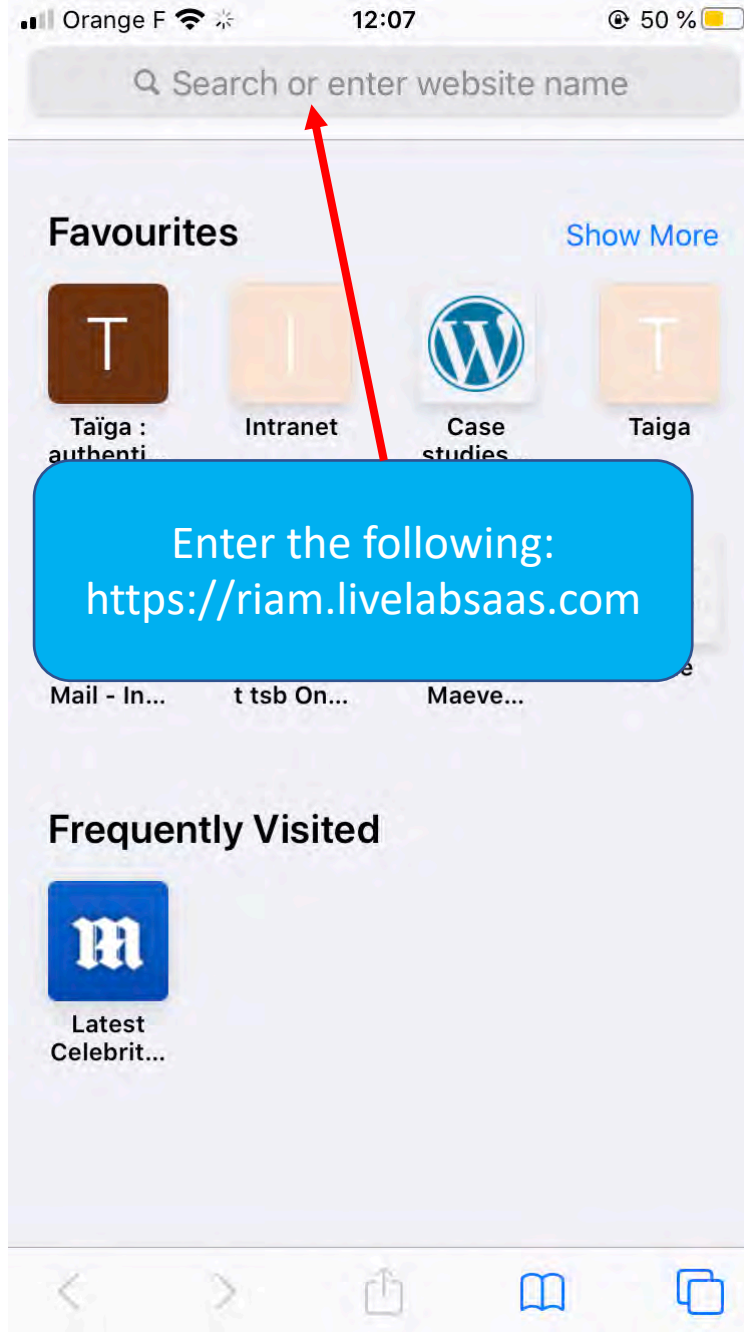

How to login to LiveLab using your iphone

This page should appear

Username

Password

Login

[Forgot password?](#)

Welcome to Live Lab

Live Lab is the platform for creating, assigning and evaluating assessments